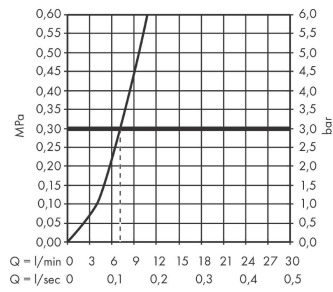

Talis M54

Single lever kitchen mixer 270, pull-out spout, 1jet, sBox

Surfaces: **Stainless Steel Finish** Article Number: **72809800**

Flowchart