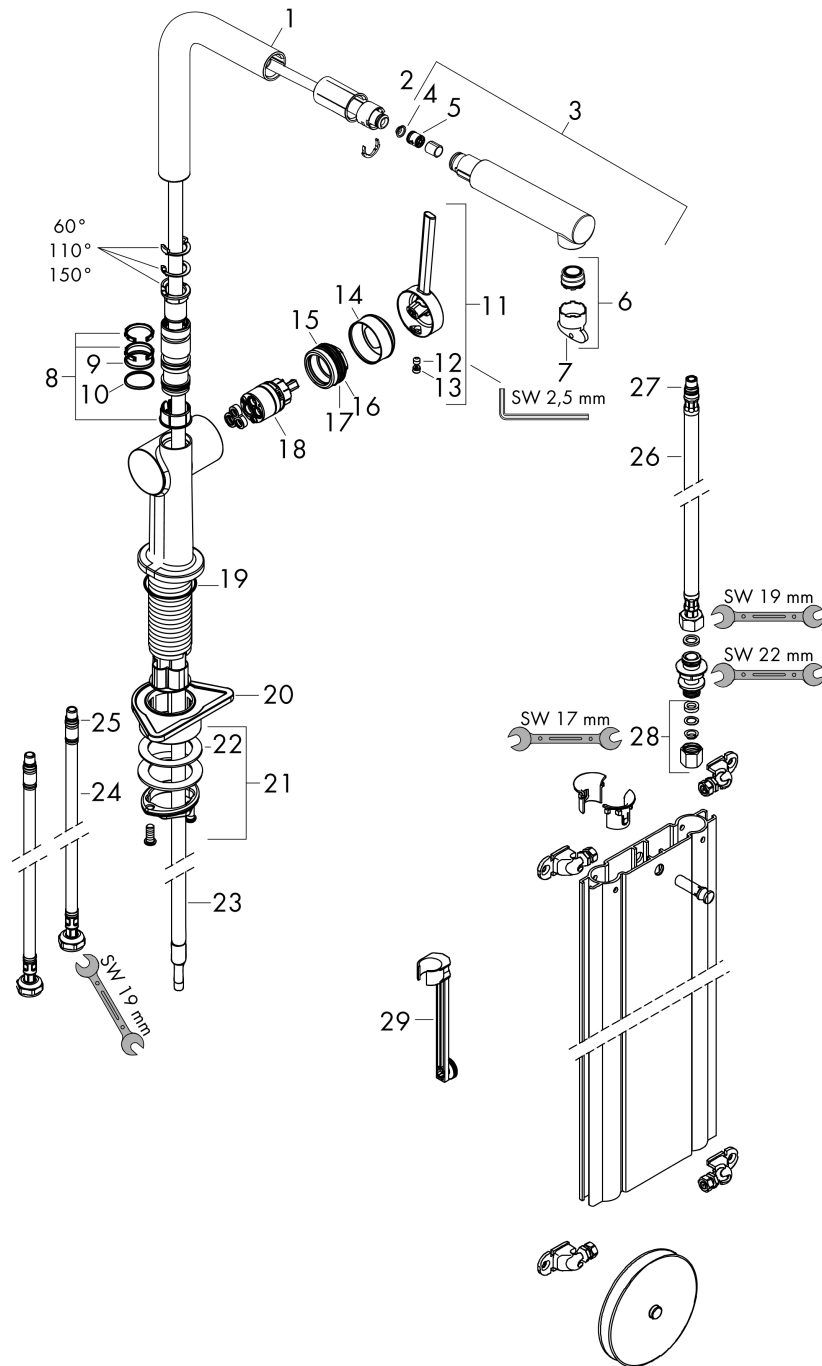

Surfaces: **Stainless Steel Finish** Article Number: **72809800**

Flowchart

Talis M54

Single lever kitchen mixer 270, pull-out spout, 1jet, sBox

Surfaces: **Stainless Steel Finish** Article Number: **72809800**

Exploded Drawing

Year of production: >12/19

Talis M54**Single lever kitchen mixer 270, pull-out spout, 1jet, sBox**Surfaces: **Stainless Steel Finish** Article Number: **72809800****Spare part list**

Year of production: >12/19

Pos.	Description	Article Number	Price	PU
1	spout cpl.	93749800	-	1
2	O-ring 8x2	98112000	-	1
3	handspray	93751800	-	1
4	filter	98516000	-	1
5	non return valve DW 10	96456000	-	1
6	spray former	93748000	-	1
7	service tool	93750000	-	1
8	set of lever collars	98365000	-	1
9	O-ring 19x2	98426000	-	1
10	O-ring 20x1,5	98197000	-	1
11	handle	93736800	-	1
12	hollow set screw M5x5	98446000	-	1
13	screw cover	93735610	-	1
14	flange	93737800	-	1
15	nut	93738000	-	1
16	O-ring 29x2	98391000	-	1
17	O-ring 30x1,5	98433000	-	1
18	cartridge, assy	93740000	-	1
19	O-ring 36x3	98052000	-	1
20	support	97523000	-	1
21	fixing set (Ø 34)	95049000	-	1
22	lever collar	97548000	-	1
23	hose	93815000	-	1
24	connection hose 900 mm M8x0,75 G3/8	93746000	-	1
25	O-ring 6,6x1,6	93019000	-	1
26	connection hose 450 mm M8x0,75 G3/8	97206000	-	1
27	O-ring 7x1,5	98422000	-	1
28	squeezing connection	96099000	-	1
29	extension set	43333000	-	1